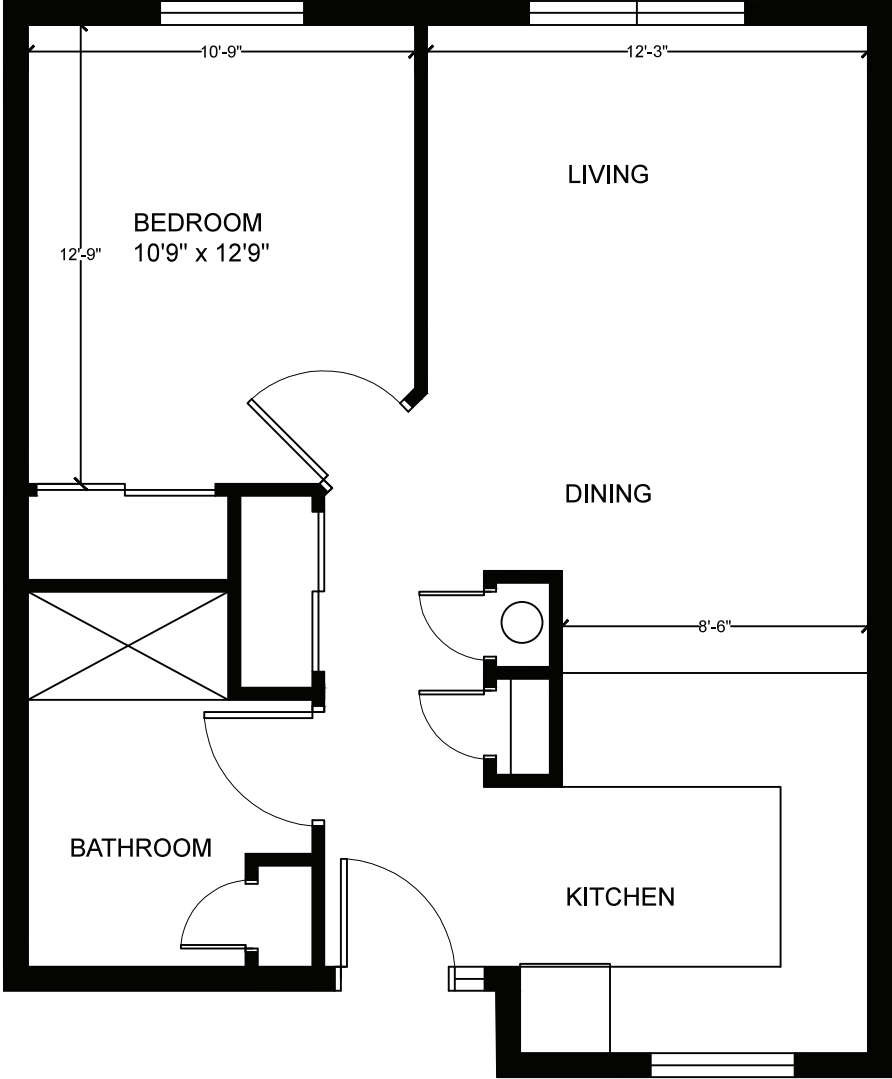

# Rose Hollow Apartments

29 Durant Place in the Village of Fairport

ONE BEDROOM UNIT

631 Square Feet

CARING | VIBRANT | VITAL